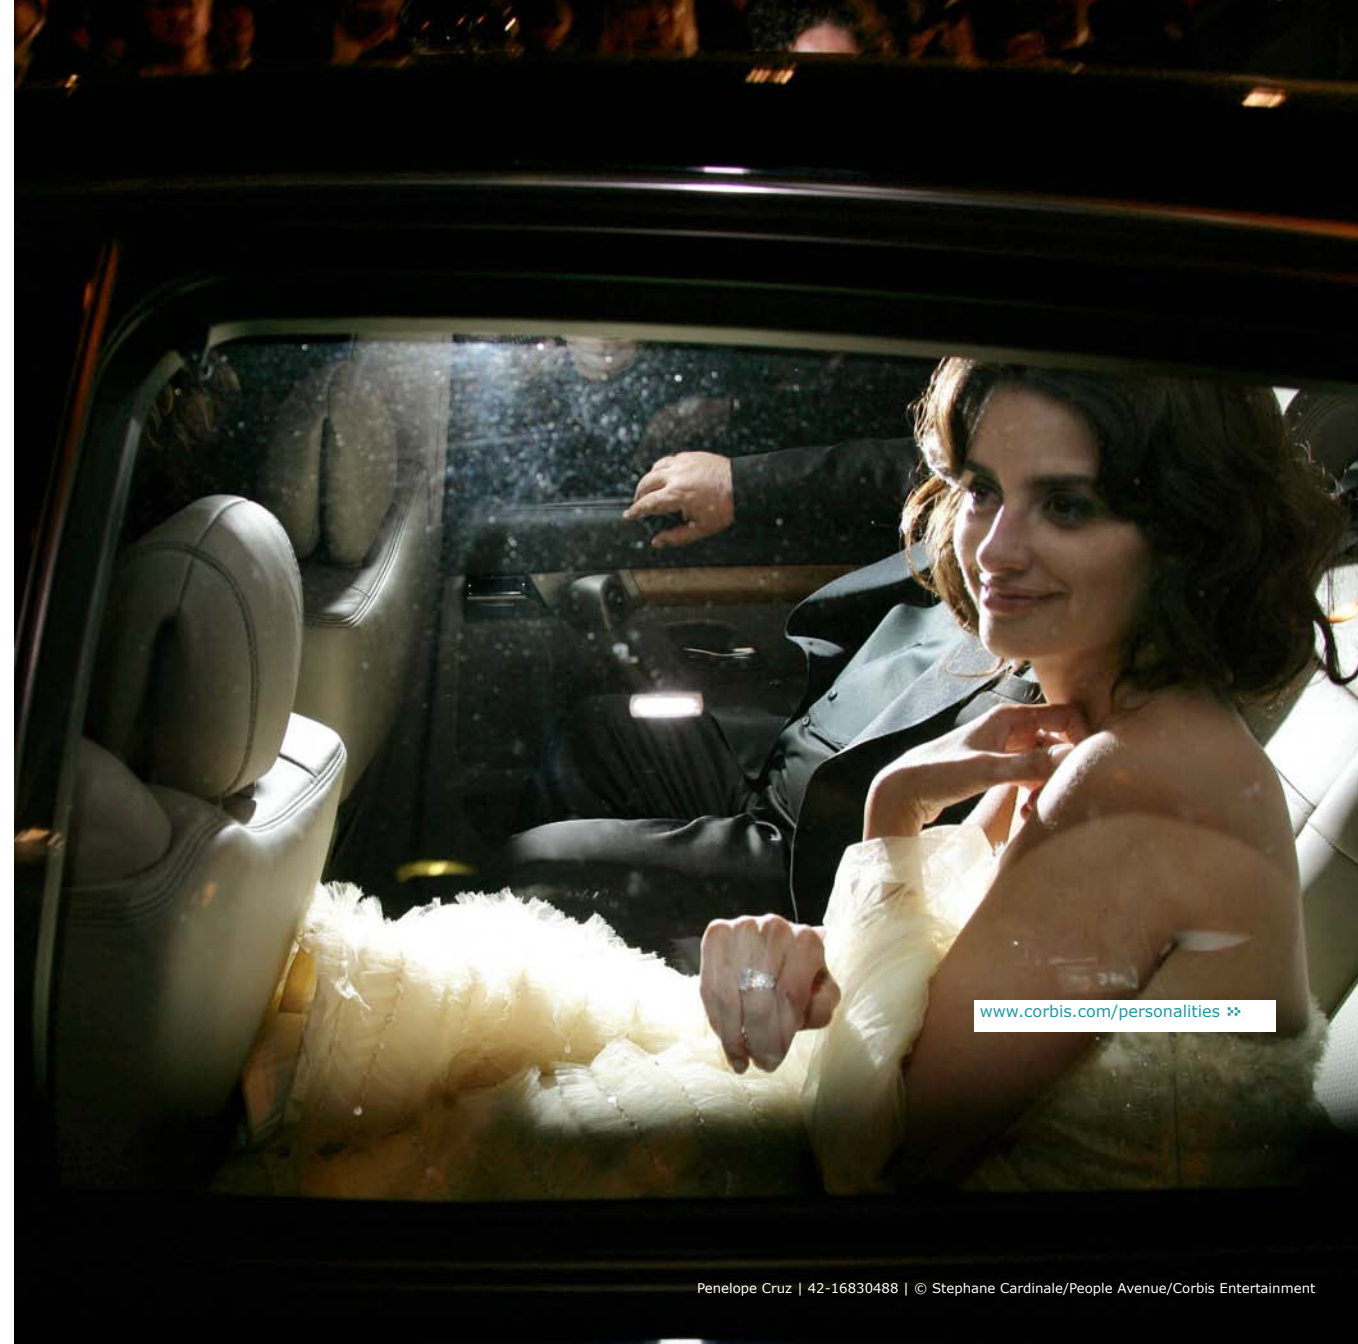

www.corbis.com/personalities ✪